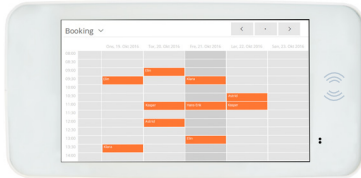

Datasheet

Vandal-proof 21.5" booking screen incl. reader, power cable, antenna, mounting rail and key

The booking terminal offers both horizontal and vertical mounting and display functionality

Technical data	
Power supply	100 ~ 240ACV 50/60Hz
Maximum power consumption	30W
Standby power consumption	<1W
Operating temperature	0°C to 50°C
Storage temperature	-20°C to +60°C
Working humidity	10% ~ 85%
Storage humidity	5% ~ 95%
Lifetime	60,000hrs
Input and Output	
HDMI output	1
LAN	1
USB	2
Speaker	2×5W(9Ω)
Touch panel	
Specification	Capacitive touch
Positioning accuracy*	±2mms
Transmittance	≥92%
Hardness	7H
Click manner	10 points
Response time	≤4ms
Output Resolution	4096*4096
Life time	more than 600 million times
OS system	
Android O/S	Android 4.4.4
CPU	Cortex A9, Quad core 1.6G
Main GPU frequency	MALI 400 MP2
Memory	1G
Storage	8G

Screen	
Panel size	21.5" LCD panel, LED backlight
Display area	475.2mm*267.3mm (16:9)
Colour system	PAL/NTSC/SECAM
Maximum resolution	1920*1080
Display colour	16.7M
Pixel pitch	0.2475mm
Brightness (Tamper switch)	300d/m ²
Contrast	1000*1
Visual angle	178°/178°
Response time	5ms
Screen menu display	
Menu language	Multi languages
Housing	
Size	W: 70mm x L: 700mm x H: 330mm
Installation	Wall-mounted
Casing	Metal case SPCC
Tempered glass	Yes
Colour	White
Quality standard	ISO9001, CCC
Weight	11kg