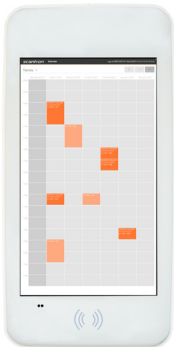

Datasheet

Vandal-proof 21.5" booking screen incl. reader, power cable, antenna, mounting rail and key

The booking terminal offers both horizontal and vertical mounting and display functionality

Technical data	
Power supply	100 ~ 240ACV 50/60Hz
Maximum power consumption	30W
Standby power consumption	<1W
Operating temperature	0°C to 50°C
Storage temperature	-20°C to +60°C
Working humidity	10% ~ 85%
Storage humidity	5% ~ 95%
Lifetime	60,000hrs
Input and Output	
HDMI output	1
LAN	1
USB	2
Speaker	2×5W(9Ω)
Touch panel	
Specification	Capacitive touch
Positioning accuracy*	±2mms
Transmittance	≥92%
Hardness	7H
Click manner	10 points
Response time	≤4ms
Output Resolution	4096*4096
Life time	more than 600 million times
OS system	
Android O/S	Android 4.4.4
CPU	Cortex A9, Quad core 1.6G
Main GPU frequency	MALI 400 MP2
Memory	1G
Storage	8G

Screen	
Panel size	21.5" LCD panel, LED backlight
Display area	475.2mm*267.3mm (16:9)
Colour system	PAL/NTSC/SECAM
Maximum resolution	1920*1080
Display colour	16.7M
Pixel pitch	0.2475mm
Brightness (Tamper switch)	300d/m ²
Contrast	1000*1
Visual angle	178°/178°
Response time	5ms
Screen menu display	
Menu language	Multi languages
Housing	
Size	W: 70mm x L: 700mm x H: 330mm
Installation	Wall-mounted
Casing	Metal case SPCC
Tempered glass	Yes
Colour	White
Quality standard	ISO9001, CCC
Weight	11kg