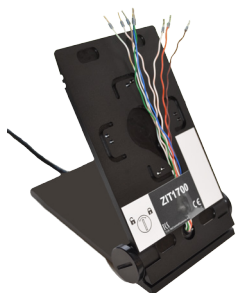

Housing	
Size	180 x 95 x 30
Recommended mounting height of display	160 cm
Mounting	Surface-mount
Material and color	Plastic, white
Weight	240 g
Dock station available	Yes
Technical data	
Signal transmission and power supply	Polarity-free and short-circuit protected 2-wire BUS
Wiring technique (number of wires)	6 (a, b, P, M, V1, V2)
Power supply	26 V DC
Input current I(a)	I(a) = 0.4 mA
Input current I(P), standby	I(P) = 33 mA
Input current I(Pmax), max.	I(Pmax) = 200 mA
Mixed installation with audio and video in a system	Possible
Compatible with access control and Nova Software	Yes
Video image activation	AS-dependent
Acceptable ambient temperature	0 to + 40 °C
UV resistance	Unlimited

Housing	
Material	Black anodized aluminum
Size (mm)	H 140 x W93 x D140
Weight (incl. cable)	400 g
Cable	Connection cable (2,5m long)
Screws	4 x Cylinderhead screw with slot M3x6